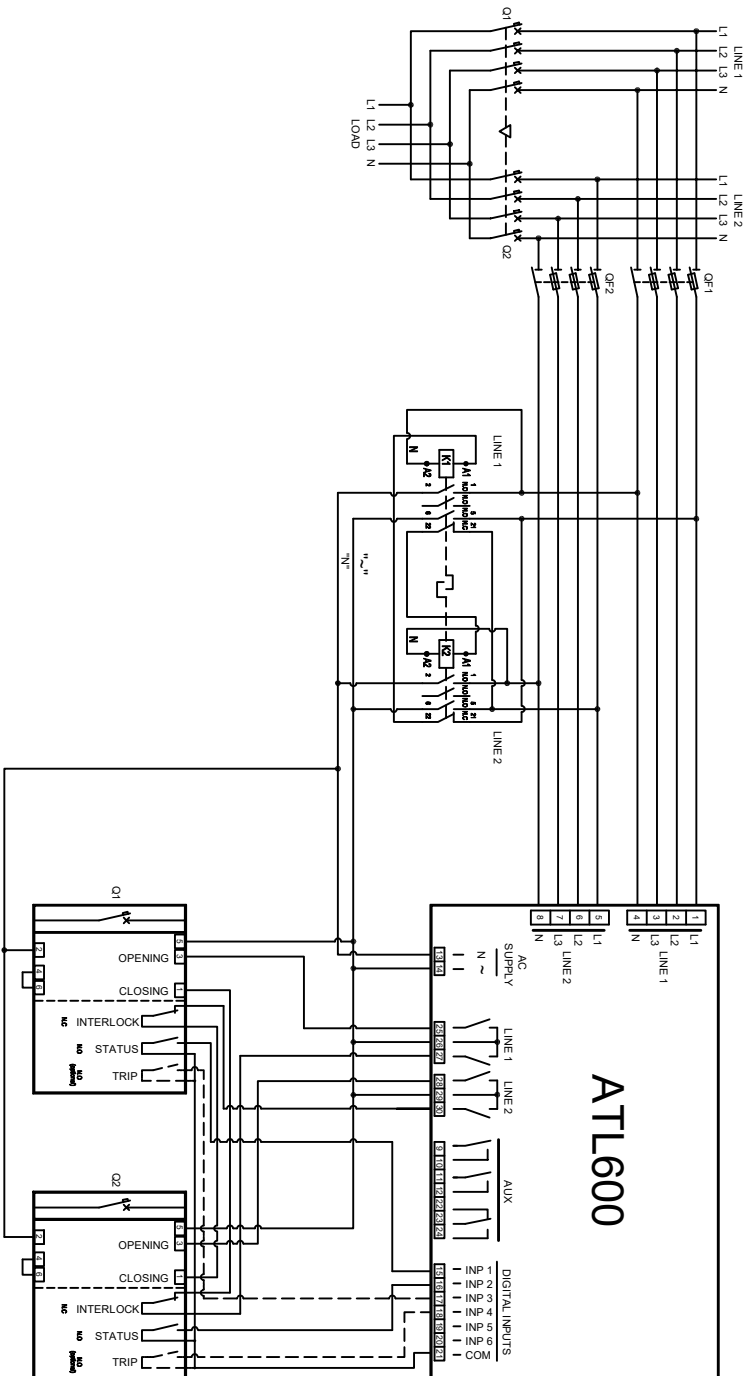

ATL600 WITH LEGRAND MOTORIZED MCCB : DPX250

ATL600

ATL600 WIRING WITH - DPX250
LEGRAND MOTORIZED MCCB

MOLCO LTD

19062023

02 2012
01 2012

19062023

TTTTTTTT

TTTTTTTT

TTTTTTTT

TTTTTTTT

TTTTTTTT

TTTTTTTT

2-T001 1-11 19062023