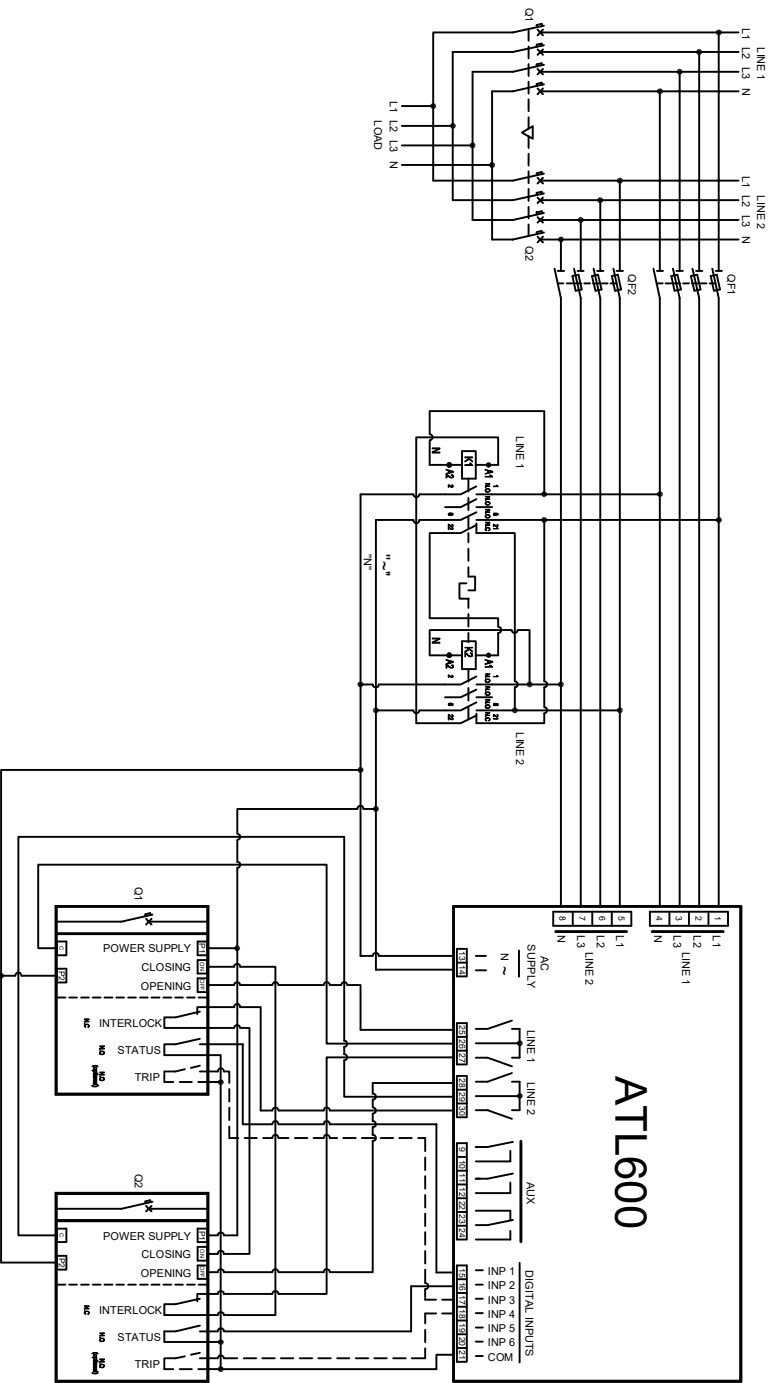

ATL600 WITH HAGER MOTORIZED MCCB

ATL600 WIRING WITH - X250, P250
HAGER MOTORIZED MCCB

MOLCO LTD

19062023	02 2012	19062023	TTT 1000W	19062023	2-T001 1-11	19062023	TTT 1000W
19062023	01 2012						